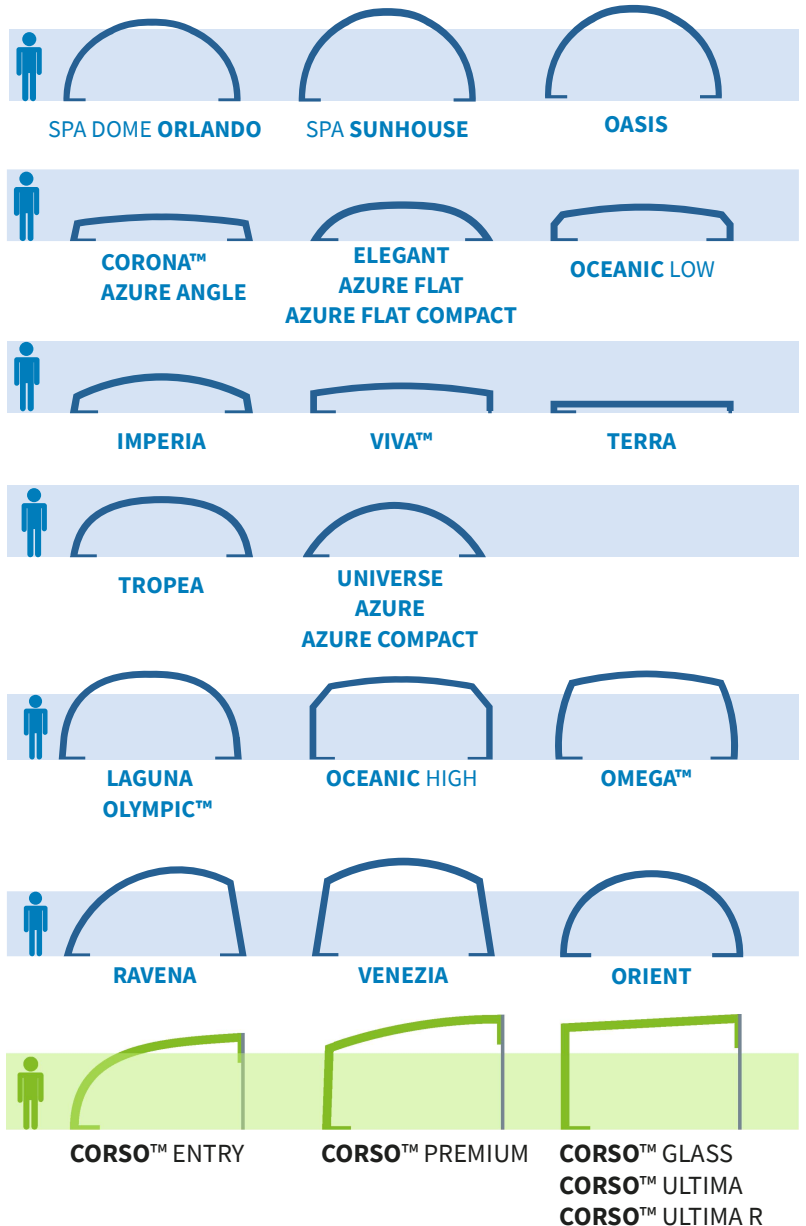

BENEFITS

- **EXTEND THE SEASON** - Year-round swimming or patio use is possible
- **COMFORT** - closed enclosure enables you to be in the pool even when it is raining, snowing or windy.
- **POOL COVERAGE** - pool is protected from falling leaves, debris and insects
- **LESS CHEMICALS** – a cleaner pool and less UV rays reduces the usage of chemicals needed for the pool
- **UV PROTECTION** - polycarbonate UV protection reduces the impact of the sun's harmful rays
- **CONSTANT TEMPERATURE** – enclosure helps keep the pool at a more constant temperature reducing the need for heating
- **INCREASED SECURITY** - keep children and pets safe by providing a secure barrier around the pool
- **HEAVY-DUTY** – Our enclosures are built to last
- **DESIGN** - choice of square or rounded designs.
- **EASY CLEANING** – Typically only require watering down or power washing.

MODELS